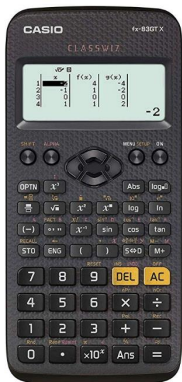

Casio FX 85GTX

Permitted CEMPS scientific calculators from September 2017
(updated September 2019)

MAKE	MODEL	MODEL	MODEL	MODEL	Comments	Comments
Casio	ES		GT plus	GTX	black, pink, blue, white	Student Guild Shop
Casio	ES	ES plus	GT plus	GTX	black, pink, blue, white	Student Guild Shop
Sharp	EL- W531					Student Guild Shop
Hewlett Packard	HP10S		HP300S			
Texas	TI- 30XIIS					

Aileen MacGregor	Engineering	x 4046	Hope Hall 1.28
Robin Chapman	Mathematics	x 3971	Harrison 317
Tim Jupp	Mathematics	x 3642	Laver 916
Kate Dunne	Natural Sciences		Hope Hall 1.28
Charles Williams	Physics		

Casio FX 83GTX

Casio FX 83 ES